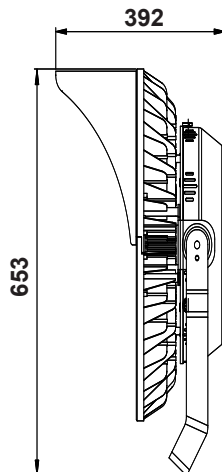

Installation

- Heavy duty yoke mount secured with bolt

Listings

- IP65, For use in wet locations
- Patent Pending

Dimensions

unit:mm

Ordering information

Sample Number: LT-SD-277V-600W-15-50K- Black